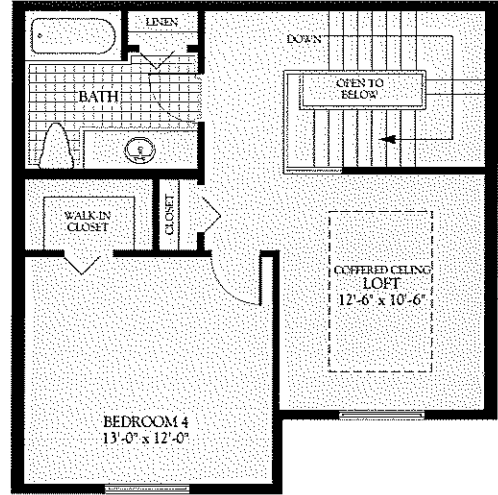

# THE ROYAL

4 bedrooms, 3 1/2 baths,  
loft, 2-car garage.

Artist's Conception.

Third Level

Second Level

First Level

1st Floor	828 Sq. Ft.
2nd Floor	1,255 Sq. Ft.
3rd Floor	539 Sq. Ft.
Total A/C	2,622 Sq. Ft.
Total	2,989 Sq. Ft.