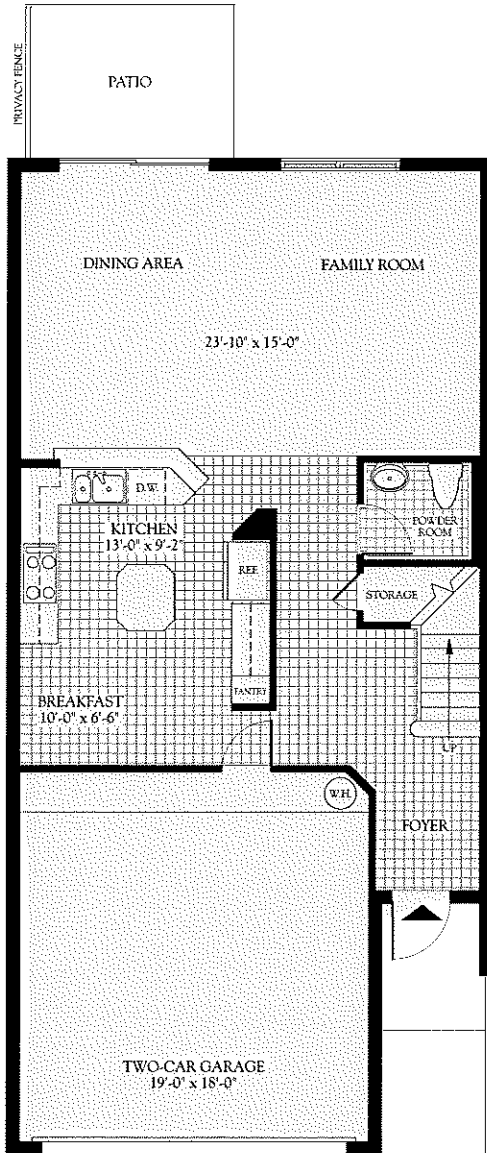

# THE ROYAL

4 bedrooms, 3 1/2 baths,  
loft, 2-car garage.

Artist's Conception.

Third Level

Second Level

First Level

1st Floor	828 Sq. Ft.
2nd Floor	1,255 Sq. Ft.
3rd Floor	539 Sq. Ft.
Total A/C	2,622 Sq. Ft.
Total	2,989 Sq. Ft.