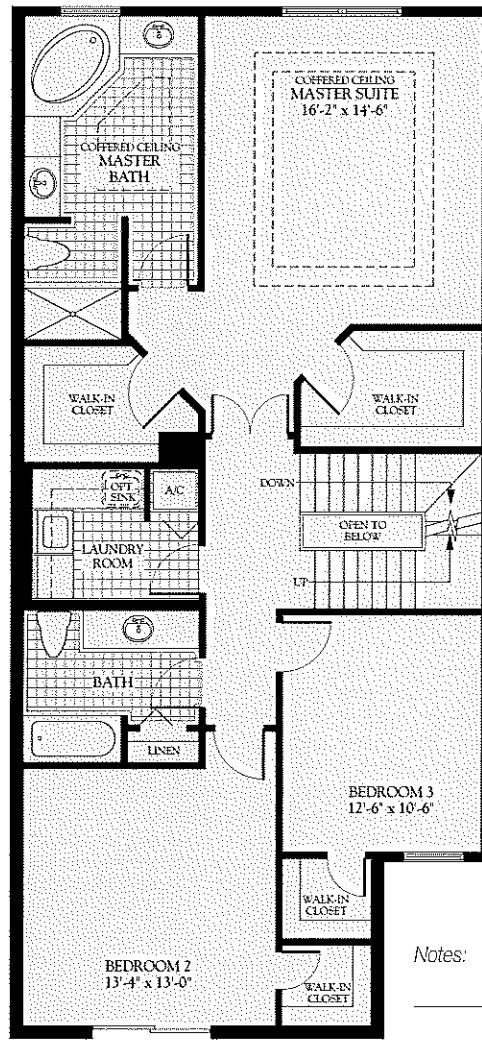

# THE ROYAL

4 bedrooms, 3 1/2 baths,  
loft, 2-car garage.

Artist's Conception.

Third Level

Second Level

First Level

1st Floor	828 Sq. Ft.
2nd Floor	1,255 Sq. Ft.
3rd Floor	539 Sq. Ft.
Total A/C	2,622 Sq. Ft.
Total	2,989 Sq. Ft.